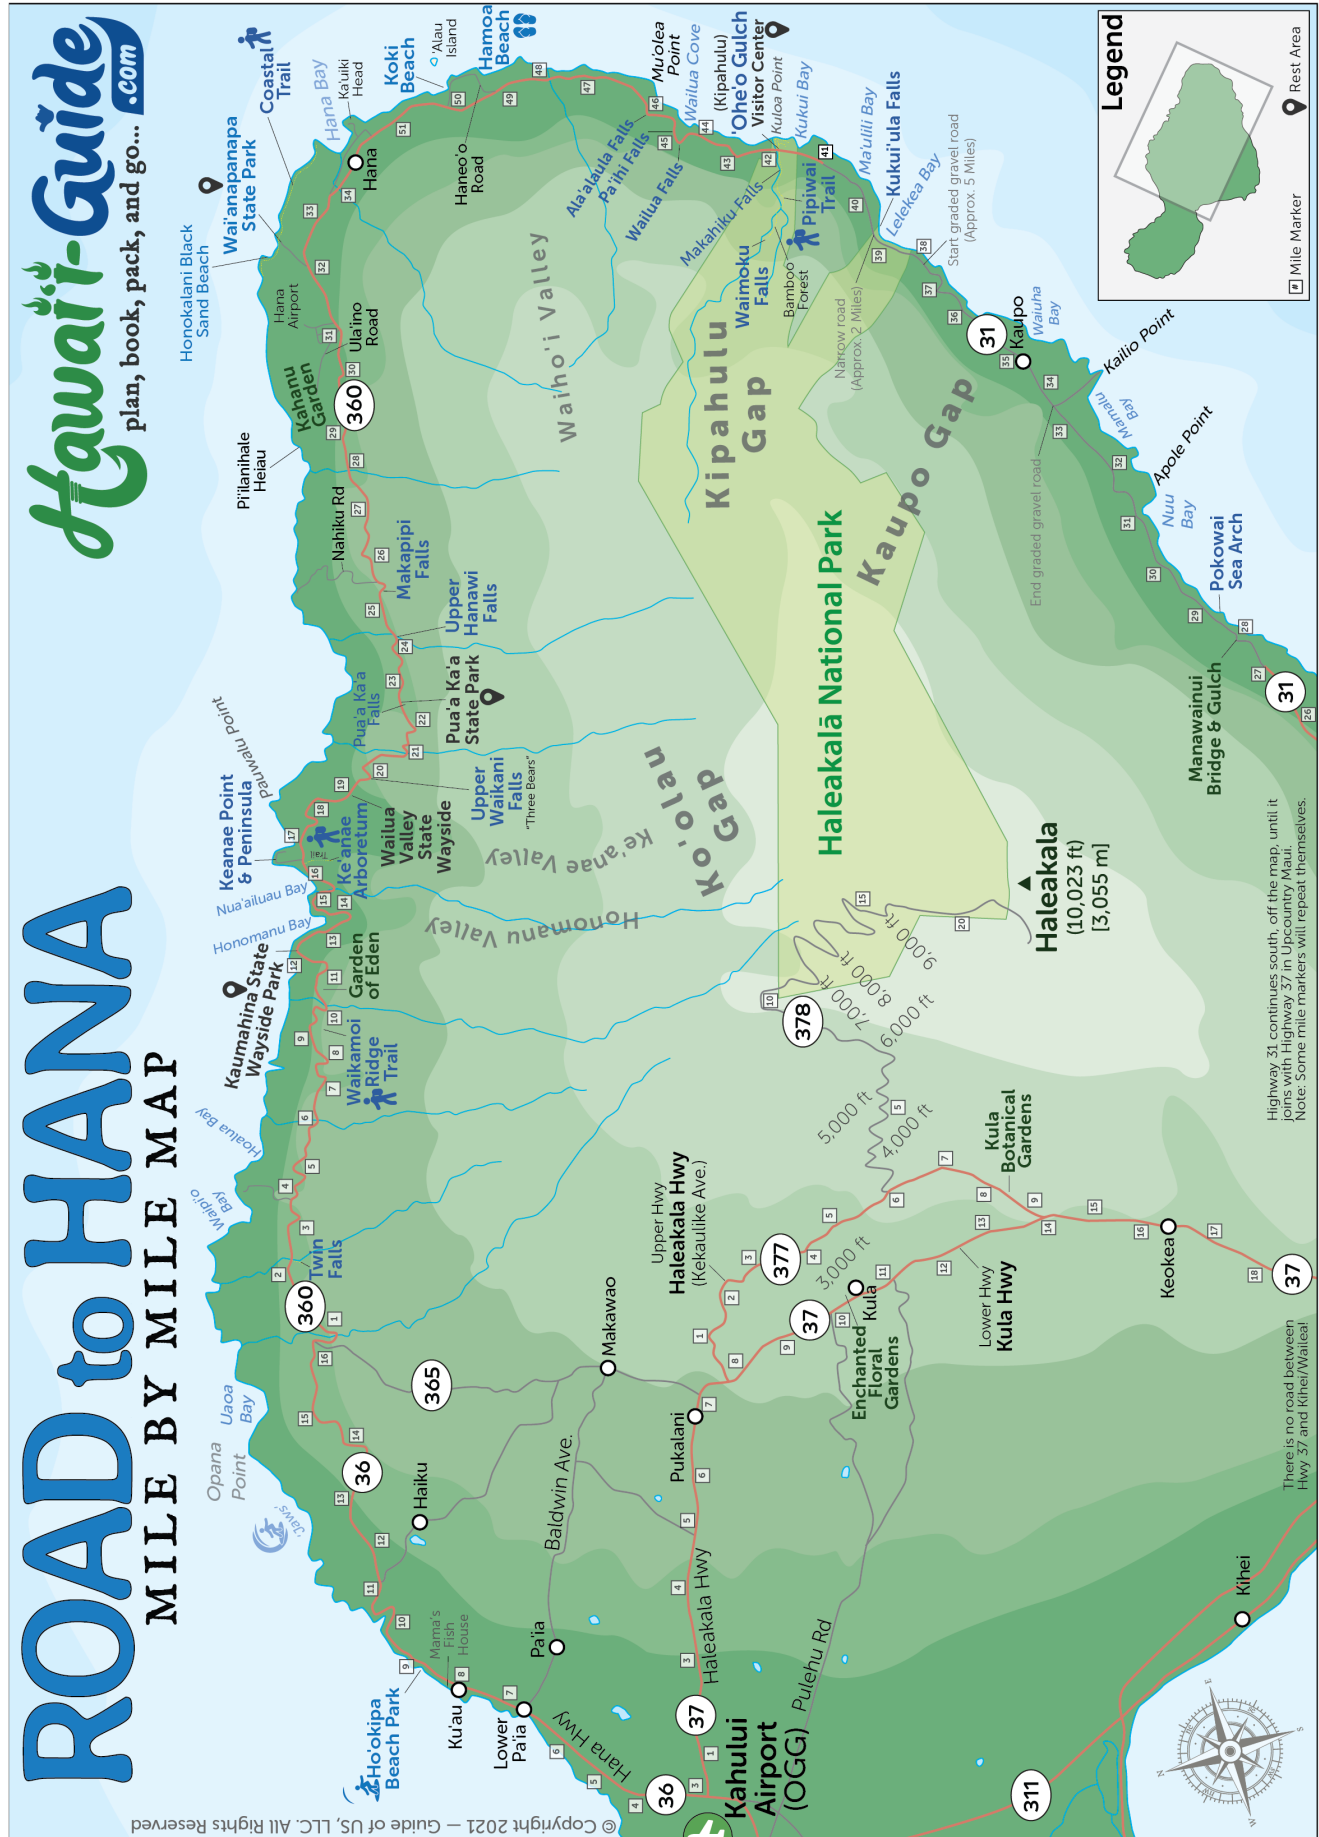

Maui

The Valley Isle

Maui Map Packet

Visit us online for great Maui travel tips, advice, and information about all the best sights, beaches, and hiking trails found on Maui: hawaii-guide.com/maui

Hawaii-Guide
plan, book, pack, and go... [.com](http://hawaii-guide.com)

MAUI

THE VALLEY ISLAND

© Copyright 2021 — Guide of US, LLC. All Rights Reserved

Maui Drive Times
From Kahului Airport (OGG) to...

Haleakala	38 miles
Hana	55 miles
Kaanapali	30 miles
Kapalua	35 miles
Kihei	10 miles
Kula	18 miles
Lahaina	25 miles
Makena	19 miles
Wailea	17 miles
Waialuku	5 miles

Hawaii'i-Guide
plan, book, pack, and go... **.com**

MAUI

TOP BEACHES MAP

Maui Beach Key

-  - Good Swimming
-  - Good Snorkeling
-  - Guarded Beach
-  - Better for Sports
-  - Scenic Beach

Hawaii-i-Guide
plan, book, pack, and go...[.com](http://hawaii-i-guide.com)

© Copyright 2021 - Guide of US, LLC. All Rights Reserved

ROAD to HANA

MILE BY MILE MAP

Hawaii-Guide
plan, book, pack, and go... .com

WAS THIS MAP PACKET USEFUL? MAKE A SMALL DONATION

We genuinely love helping people plan their trip(s) to Hawaii, and if possible, we hope you'll consider supporting our organization with a small donation so that we can continue publishing free Hawaii travel information and maps for travelers like yourself. Mahalo for your support! It is greatly appreciated.