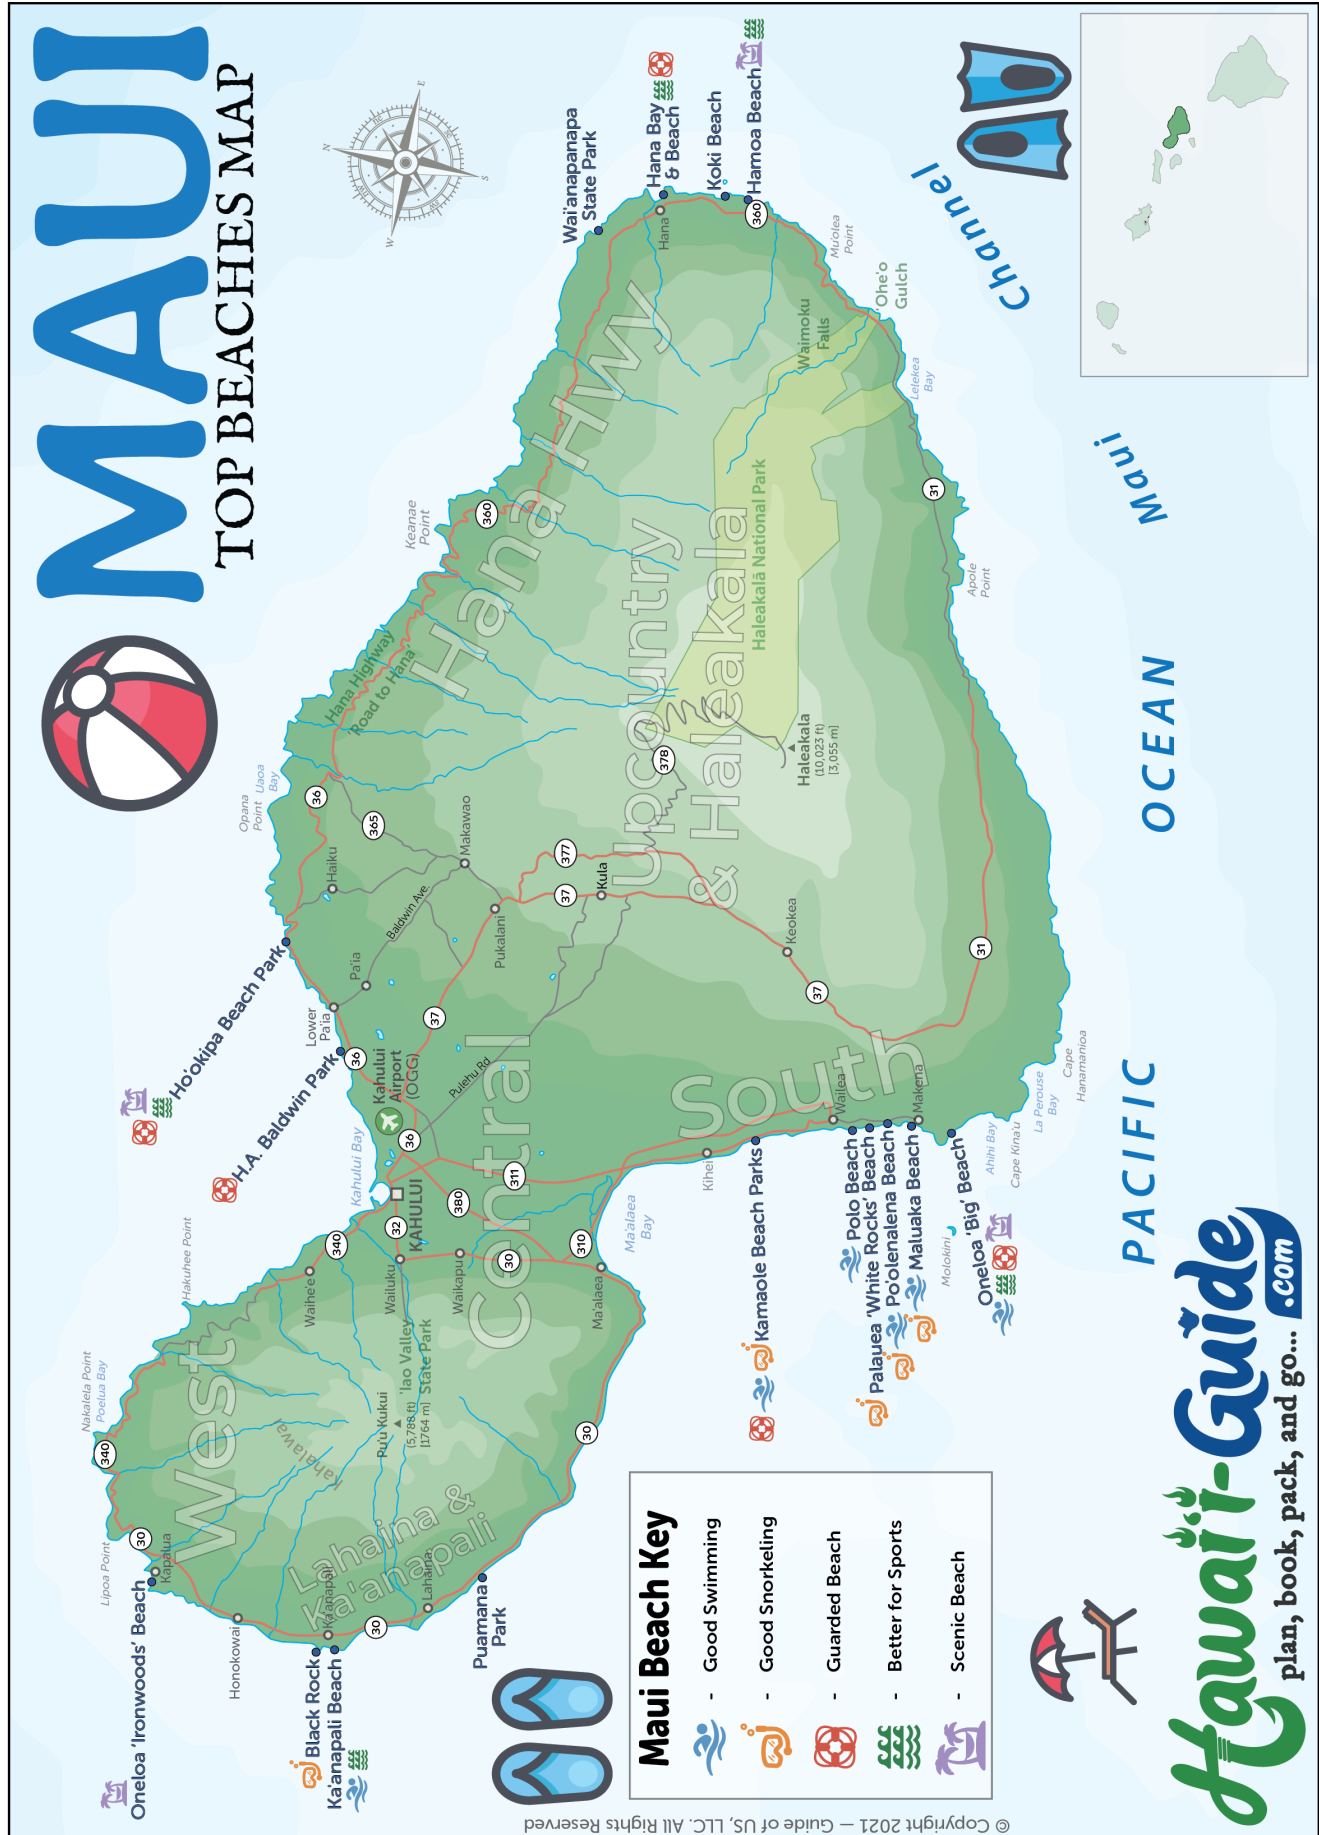

Maui

The Valley Isle

Maui Map Packet

Visit us online for great Maui travel tips, advice, and information about all the best sights, beaches, and hiking trails found on Maui: hawaii-guide.com/maui

Hawaii-Guide
plan, book, pack, and go... [.com](http://hawaii-guide.com)

MAUI

THE VALLEY ISLAND

© Copyright 2021 — Guide of US, LLC. All Rights Reserved

Maui Drive Times
From Kahului Airport (OGG) to...

Haleakala	38 miles
Hana	55 miles
Kaanapali	30 miles
Kapalua	35 miles
Kihei	10 miles
Kula	18 miles
Lahaina	25 miles
Makena	19 miles
Wailea	17 miles
Waialuku	5 miles

Hawaii'i-Guide
plan, book, pack, and go... **.com**

MAUI

TOP BEACHES MAP

Maui Beach Key

-  - Good Swimming
-  - Good Snorkeling
-  - Guarded Beach
-  - Better for Sports
-  - Scenic Beach

Hawaii-i-Guide
plan, book, pack, and go...[.com](http://hawaii-i-guide.com)

© Copyright 2021 - Guide of US, LLC. All Rights Reserved

ROAD to HANA

MILE BY MILE MAP

Hawaii-Guide
plan, book, pack, and go... .com

WAS THIS MAP PACKET USEFUL? MAKE A SMALL DONATION

We genuinely love helping people plan their trip(s) to Hawaii, and if possible, we hope you'll consider supporting our organization with a small donation so that we can continue publishing free Hawaii travel information and maps for travelers like yourself. Mahalo for your support! It is greatly appreciated.