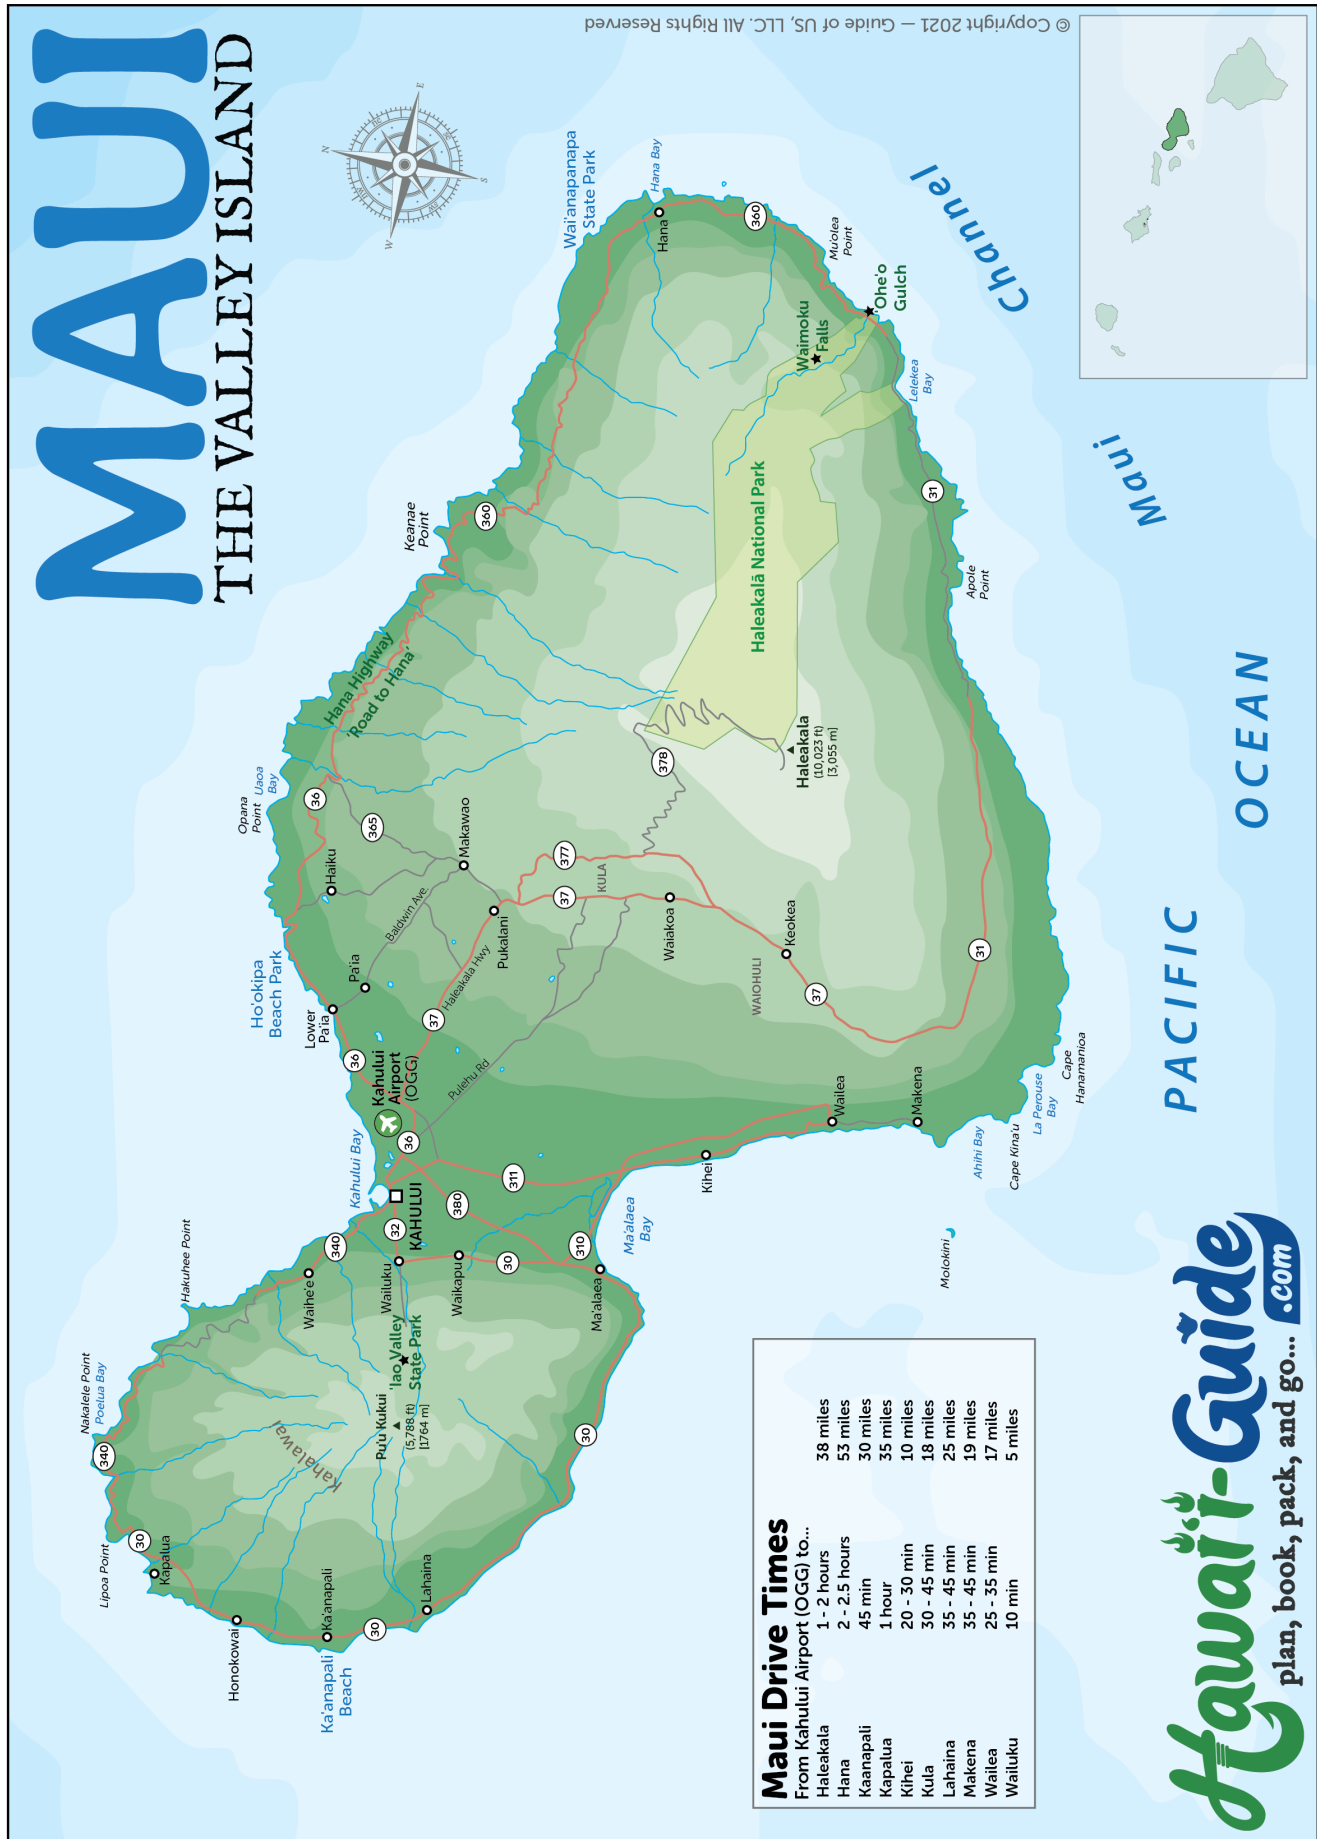

Maui

The Valley Isle

Maui Map Packet

Visit us online for great Maui travel tips, advice, and information about all the best sights, beaches, and hiking trails found on Maui: hawaii-guide.com/maui

Hawaii-Guide
plan, book, pack, and go... [.com](http://hawaii-guide.com)

MAUI

THE VALLEY ISLAND

© Copyright 2021 — Guide of US, LLC. All Rights Reserved

Maui Drive Times
From Kahului Airport (OGG) to...

Haleakala	38 miles
Hana	55 miles
Kaanapali	30 miles
Kapalua	35 miles
Kihei	10 miles
Kula	18 miles
Lahaina	25 miles
Makena	19 miles
Wailea	17 miles
Waialuku	5 miles

Hawaii'i-Guide
plan, book, pack, and go... **.com**

MAUI

TOP BEACHES MAP

Maui Beach Key

-  - Good Swimming
-  - Good Snorkeling
-  - Guarded Beach
-  - Better for Sports
-  - Scenic Beach

Hawaii-i-Guide
plan, book, pack, and go...[.com](http://hawaii-i-guide.com)

© Copyright 2021 - Guide of US, LLC. All Rights Reserved

ROAD to HANA

MILE BY MILE MAP

Hawaii-Guide
plan, book, pack, and go... .com

WAS THIS MAP PACKET USEFUL? MAKE A SMALL DONATION

We genuinely love helping people plan their trip(s) to Hawaii, and if possible, we hope you'll consider supporting our organization with a small donation so that we can continue publishing free Hawaii travel information and maps for travelers like yourself. Mahalo for your support! It is greatly appreciated.