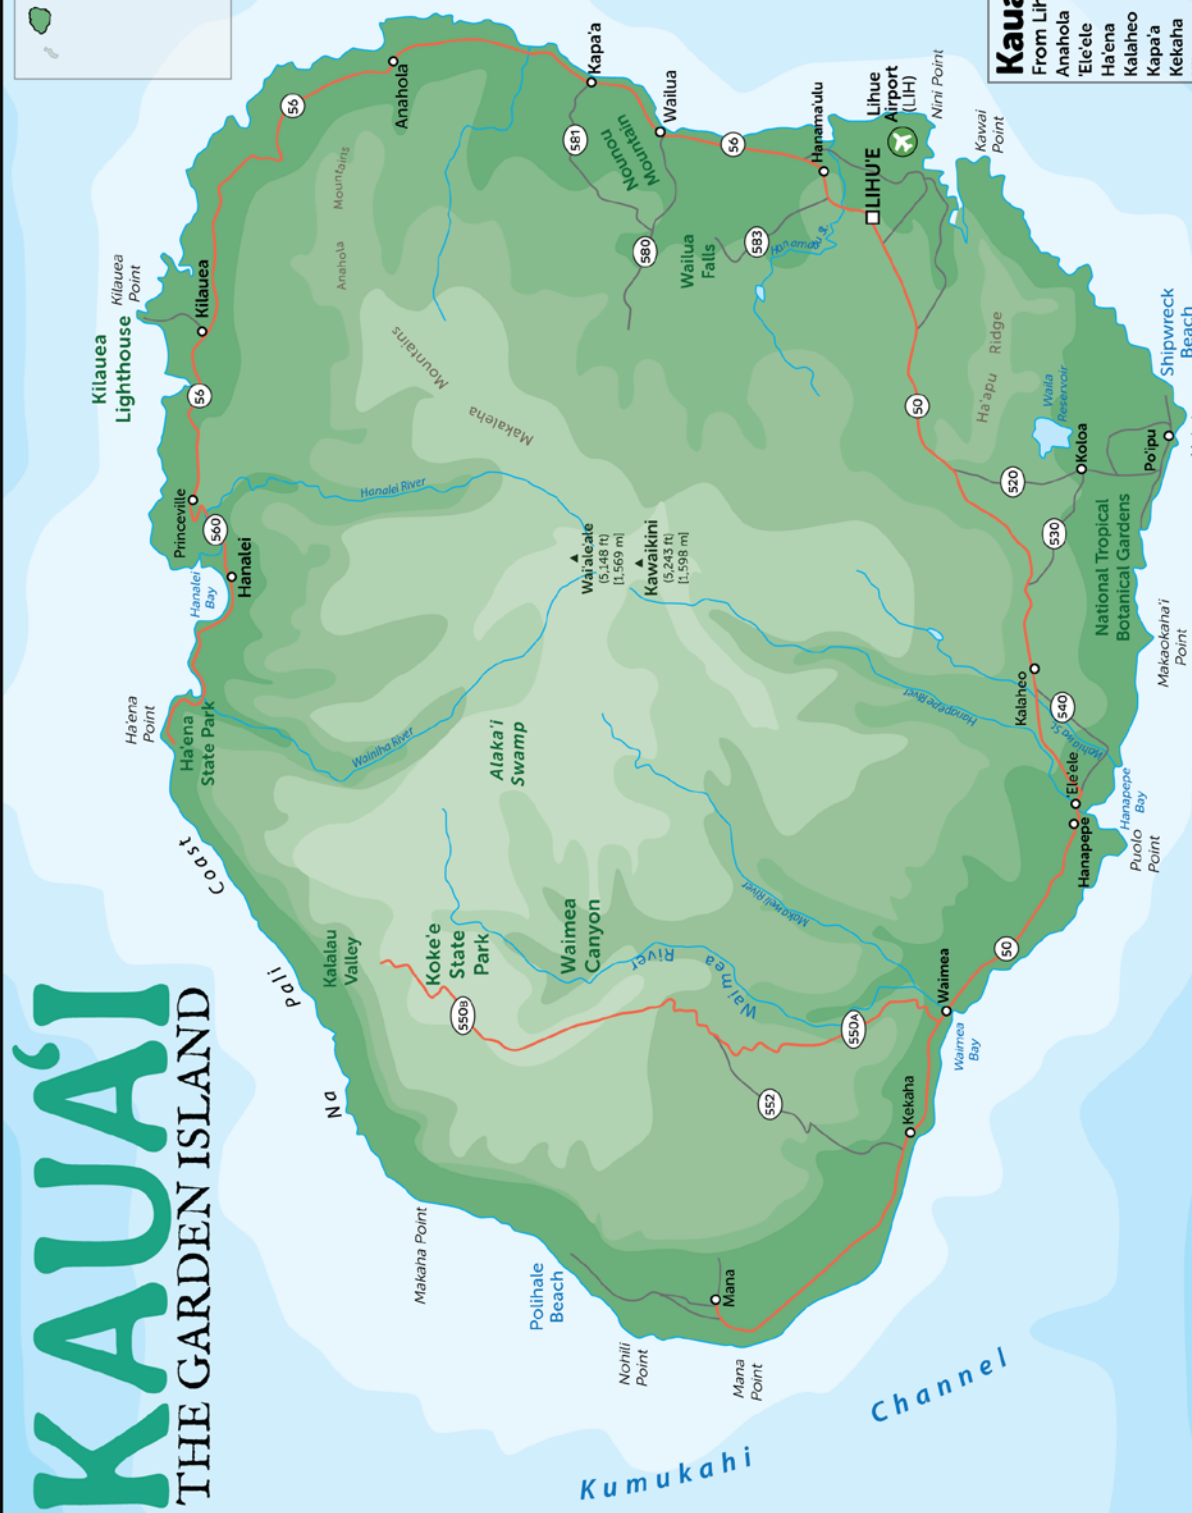

Kauai

The Garden Isle

Kauai Map Packet

Visit us online for great Kauai travel tips, advice, and information about all the best sights, beaches, and hiking trails found on Kauai: hawaii-guide.com/kauai

Hawai'i Guide
plan, book, pack, and go... [.com](http://hawaii-guide.com)

KAUAI

THE GARDEN ISLAND

© Copyright 2021 - Guide of US, LLC. All Rights Reserved

Kauai Drive Times

From Lihue Airport (LIH) to...

Anahola	30 min	15 miles
'Eie'ele	35 min	17 miles
Ha'ena	75 min	40 miles
Kalahao	25 min	15 miles
Kapa'a	25 min	10 miles
Kekaha	60 min	28 miles
Kilauea	45 min	26 miles
Koloa	25 min	11 miles
Po'ipu	30 min	14 miles
Princeville	60 min	30 miles
Wailua	15 min	7 miles
Waimea	45 min	25 miles
Waimea Canyon	75 min	36 miles

Hawaii-Guide
plan, book, pack, and go... .com

KAUAI

TOP BEACHES MAP

© Copyright 2021 – Guide of US, LLC. All Rights Reserved

Kauai Beach Key

-  - Good Swimming
-  - Good Snorkeling
-  - Guarded Beach
-  - Better for Sports