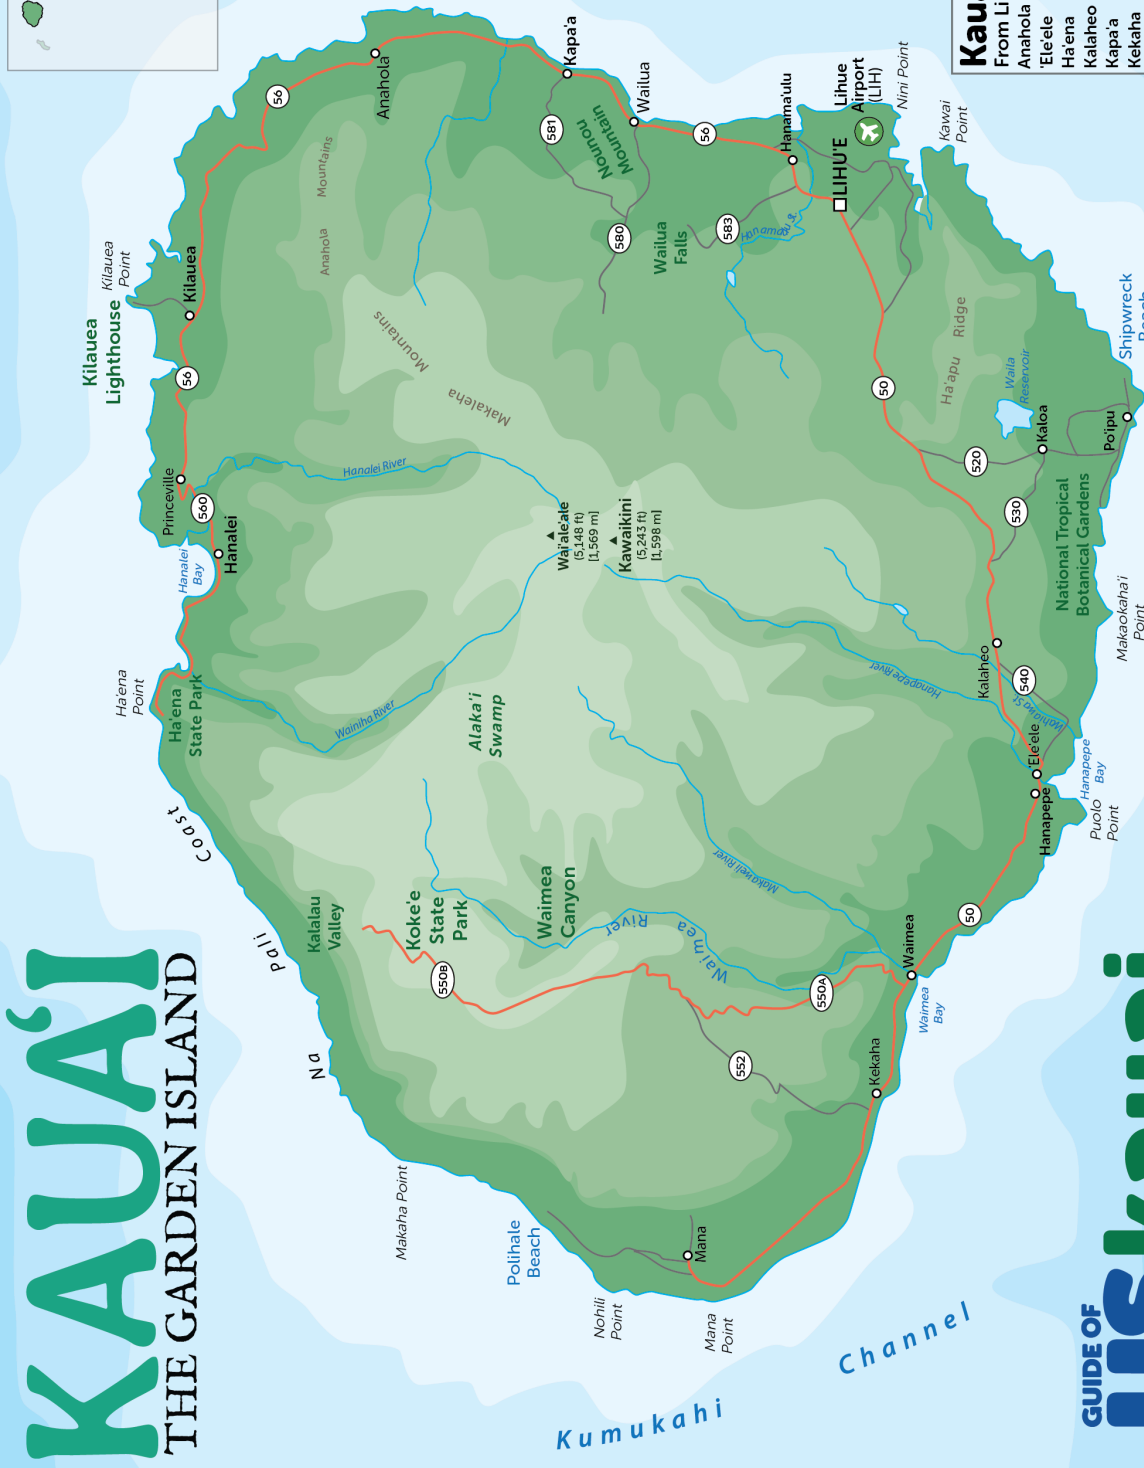

Kauai

The Garden Isle

GUIDE OF
UShawaii
plan, book, and go

KAUAI

THE GARDEN ISLAND

© Copyright 2019 — Guide of US, LLC. All Rights Reserved

Kauai Drive Times

From Lihue Airport (LIH) to...

Anahola	30 min	15 miles
'Elele	35 min	17 miles
Ha'ena	75 min	40 miles
Kalaheo	25 min	15 miles
Kapa'a	25 min	10 miles
Kekaha	60 min	28 miles
Kilauea	45 min	26 miles
Koloa	25 min	11 miles
Poipu	30 min	14 miles
Princeville	60 min	30 miles
Waimea	15 min	7 miles
Waimea Canyon	45 min	25 miles
Waimea Canyon	75 min	36 miles

GUIDE OF **us**kauai
 KAUAI TRAVEL GUIDE
guideofus.com/kauai

PACIFIC OCEAN